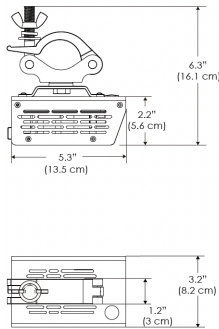

**PS US EU**

**Mounting Bracket Dimensions ALL-CLP**

\*All -CLP configuration models come with standard DC cables of 6" and AC cables of 10'.

**W360X-MPT**

**PSX US**

**PSX EU**

## PHOTOMETRIC DATA

**AMZ**

Distance		3' (~0.9 m)	5' (~1.5 m)	10' (~3.0 m)
@4000K	fc	156	82	20
	lux	1679	880	214
@6500K	fc	158	83	21
	lux	1700	891	217
Beam Diameter		Ø 5.2' (1.6m)	Ø 8.8' (2.7m)	Ø 17.5' (5.3m)

Beam Angle : 130°

**TB**

Distance		3' (~0.9 m)	5' (~1.5 m)	10' (~3.0 m)
@10000K	fc	96	35	11
	lux	1028	370	110
@20000K	fc	47	17	6
	lux	498	179	57
Beam Diameter		Ø 5.2' (1.6m)	Ø 8.8' (2.7m)	Ø 17.5' (5.3m)