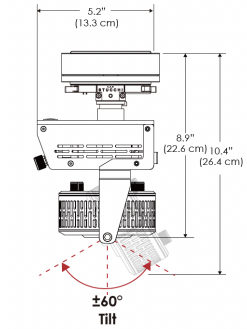

**PS US EU**

**Mounting Bracket Dimensions ALL-CLP**

\*All -CLP configuration models come with standard DC cables of 6" and AC cables of 10'.

**W360X-MPT**

**PSX US**

**PSX EU**

## PHOTOMETRIC DATA

**AMZ**

Distance		3' (~0.9 m)	5' (~1.5 m)	10' (~3.0 m)
@4000K	fc	156	82	20
	lux	1679	880	214
@6500K	fc	158	83	21
	lux	1700	891	217
Beam Diameter		Ø 5.2' (1.6m)	Ø 8.8' (2.7m)	Ø 17.5' (5.3m)

Beam Angle : 130°

**TB**

Distance		3' (~0.9 m)	5' (~1.5 m)	10' (~3.0 m)
@10000K	fc	96	35	11
	lux	1028	370	110
@20000K	fc	47	17	6
	lux	498	179	57
Beam Diameter		Ø 5.2' (1.6m)	Ø 8.8' (2.7m)	Ø 17.5' (5.3m)