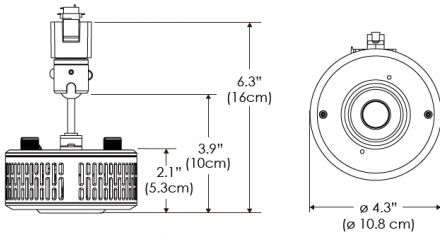

**PS US EU**

**Mounting Bracket Dimensions ALL-CLP**

\*All -CLP configuration models come with standard DC cables of 6" and AC cables of 10'.

**W360X-MPT**

**PSX US**

**PSX EU**

## PHOTOMETRIC DATA

**AMZ**

Distance		3' (~0.9 m)	5' (~1.5 m)	10' (~3.0 m)
@4000K	fc	156	82	20
	lux	1679	880	214
@6500K	fc	158	83	21
	lux	1700	891	217
Beam Diameter		Ø 5.2' (1.6m)	Ø 8.8' (2.7m)	Ø 17.5' (5.3m)

Beam Angle : 130°

**TB**

Distance		3' (~0.9 m)	5' (~1.5 m)	10' (~3.0 m)
@10000K	fc	96	35	11
	lux	1028	370	110
@20000K	fc	47	17	6
	lux	498	179	57
Beam Diameter		Ø 5.2' (1.6m)	Ø 8.8' (2.7m)	Ø 17.5' (5.3m)