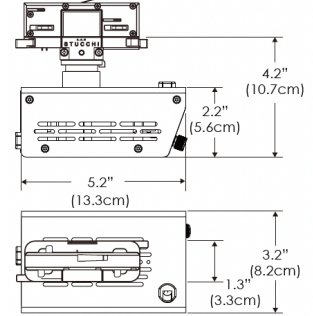

MECHANICAL FIGURES

PSX EU

*All -CLP configuration models come with standard DC cables of 6" and AC cables of 10'.