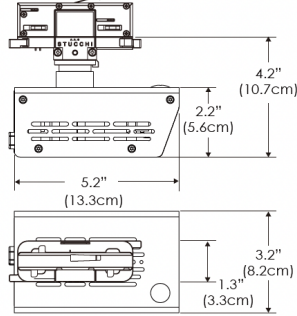

MECHANICAL FIGURES

PS EU

*All -CLP configuration models come with standard DC cables of 6" and AC cables of 10'.