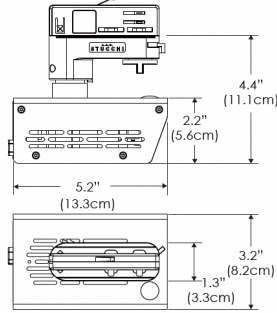

MECHANICAL FIGURES

PS US

*All -CLP configuration models come with standard DC cables of 6" and AC cables of 10'.