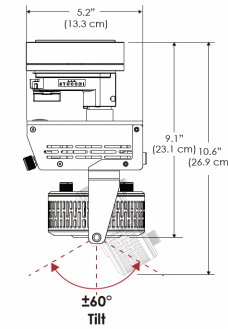

**PS US EU**

**Mounting Bracket Dimensions ALL-CLP**

\*All -CLP configuration models come with standard DC cables of 6" and AC cables of 10'.

**W360X-MPT**

**PSX US**

**PSX EU**

## PHOTOMETRIC DATA

**AMZ**

Distance		3' (~0.9 m)	5' (~1.5 m)	10' (~3.0 m)
@4000K	fc	156	82	20
	lux	1679	880	214
@6500K	fc	158	83	21
	lux	1700	891	217
Beam Diameter		Ø 5.2' (1.6m)	Ø 8.8' (2.7m)	Ø 17.5' (5.3m)

Beam Angle : 130°

**TB**

Distance		3' (~0.9 m)	5' (~1.5 m)	10' (~3.0 m)
@10000K	fc	96	35	11
	lux	1028	370	110
@20000K	fc	47	17	6
	lux	498	179	57
Beam Diameter		Ø 5.2' (1.6m)	Ø 8.8' (2.7m)	Ø 17.5' (5.3m)