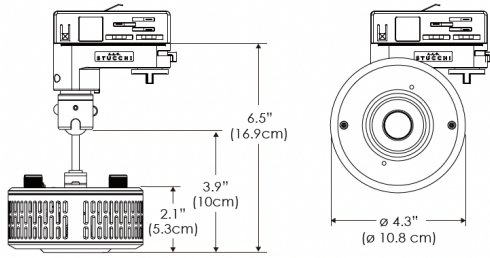

MECHANICAL FIGURES

W360X-TOX/TON