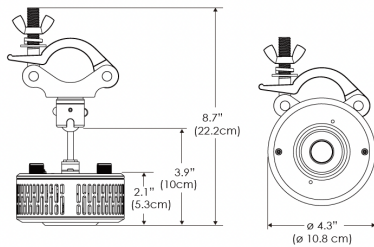

**PS US EU**

**Mounting Bracket Dimensions ALL-CLP**

\*All -CLP configuration models come with standard DC cables of 6" and AC cables of 10'.

**W360X-MPT**

**PSX US**

**PSX EU**

## PHOTOMETRIC DATA

**AMZ**

Distance		3' (~0.9 m)	5' (~1.5 m)	10' (~3.0 m)
@4000K	fc	156	82	20
	lux	1679	880	214
@6500K	fc	158	83	21
	lux	1700	891	217
Beam Diameter		Ø 5.2' (1.6m)	Ø 8.8' (2.7m)	Ø 17.5' (5.3m)