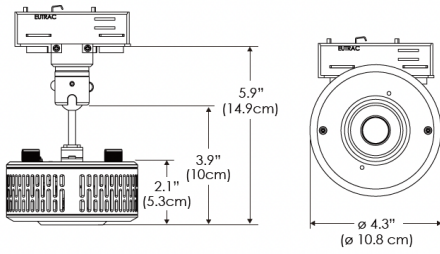

MECHANICAL FIGURES

W360X-TEX Legacy product