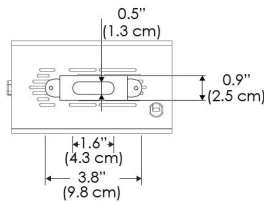

**PS US EU**

**Mounting Bracket Dimensions ALL-CLP**

\*All -CLP configuration models come with standard DC cables of 6" and AC cables of 10'.

**W360X-MPT**

**PSX US**

**PSX EU**

## PHOTOMETRIC DATA

**AMZ**

Distance		3' (~0.9 m)	5' (~1.5 m)	10' (~3.0 m)
@4000K	fc	156	82	20
	lux	1679	880	214
@6500K	fc	158	83	21
	lux	1700	891	217
Beam Diameter		Ø 5.2' (1.6m)	Ø 8.8' (2.7m)	Ø 17.5' (5.3m)

Beam Angle : 130°

**TB**

Distance		3' (~0.9 m)	5' (~1.5 m)	10' (~3.0 m)
@10000K	fc	96	35	11
	lux	1028	370	110
@20000K	fc	47	17	6
	lux	498	179	57
Beam Diameter		Ø 5.2' (1.6m)	Ø 8.8' (2.7m)	Ø 17.5' (5.3m)