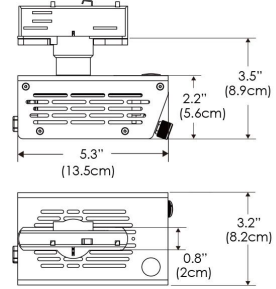

MECHANICAL FIGURES

PSX US EU

PHOTOMETRIC DATA

AMZ

Distance		3' (~0.9 m)	5' (~1.5 m)	10' (~3.0 m)
@4000K	fc	156	82	20
	lux	1679	880	214
@6500K	fc	158	83	21
	lux	1700	891	217
Beam Diameter		Ø 5.2' (1.6m)	Ø 8.8' (2.7m)	Ø 17.5' (5.3m)

TB

Distance		3' (~0.9 m)	5' (~1.5 m)	10' (~3.0 m)
@10000K	fc	96	35	11
	lux	1028	370	110
@20000K	fc	47	17	6
	lux	498	179	57
Beam Diameter		Ø 5.2' (1.6m)	Ø 8.8' (2.7m)	Ø 17.5' (5.3m)