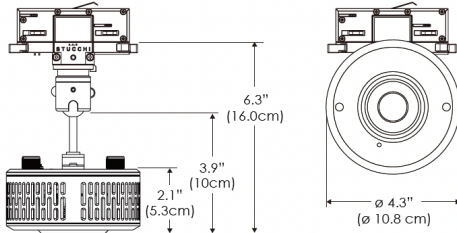

W360X-TOX/TON