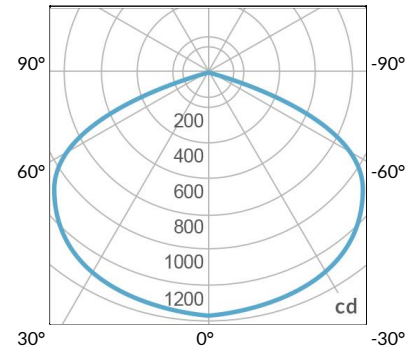

## PHOTOMETRIC DATA

**AMZ**

Distance		3' (~0.9 m)	5' (~1.5 m)	10' (~3.0 m)
@4000K	fc	156	82	20
	lux	1679	880	214
@6500K	fc	158	83	21
	lux	1700	891	217
Beam Diameter		Ø 5.2' (1.6m)	Ø 8.8' (2.7m)	Ø 17.5' (5.3m)

Beam Angle : 130°

**TB**

Distance		3' (~0.9 m)	5' (~1.5 m)	10' (~3.0 m)
@10000K	fc	96	35	11
	lux	1028	370	110
@20000K	fc	47	17	6
	lux	498	179	57
Beam Diameter		Ø 5.2' (1.6m)	Ø 8.8' (2.7m)	Ø 17.5' (5.3m)