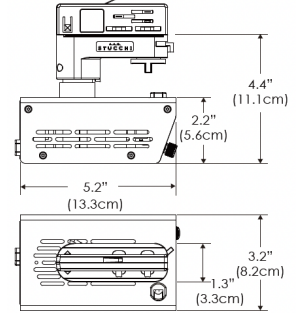

**MECHANICAL FIGURES**

**W360X-TOX/TON**

**PS US**

**PSX US**

**W360X-TOX/TON**

**PS EU**

**PSX EU**

**W360X-CLP**

**PS US EU**

**Mounting Bracket Dimensions ALL-CLP**

\*All -CLP configuration models come with standard DC cables of 6" and AC cables of 10'.

**W360X-MPT**

**PSX US**

**PSX EU**

## PHOTOMETRIC DATA

**AMZ**

Distance		3' (~0.9 m)	5' (~1.5 m)	10' (~3.0 m)
@4000K	fc	156	82	20
	lux	1679	880	214
@6500K	fc	158	83	21
	lux	1700	891	217
Beam Diameter		Ø 5.2' (1.6m)	Ø 8.8' (2.7m)	Ø 17.5' (5.3m)

Beam Angle : 130°

**TB**

Distance		3' (~0.9 m)	5' (~1.5 m)	10' (~3.0 m)
@10000K	fc	96	35	11
	lux	1028	370	110
@20000K	fc	47	17	6
	lux	498	179	57
Beam Diameter		Ø 5.2' (1.6m)	Ø 8.8' (2.7m)	Ø 17.5' (5.3m)