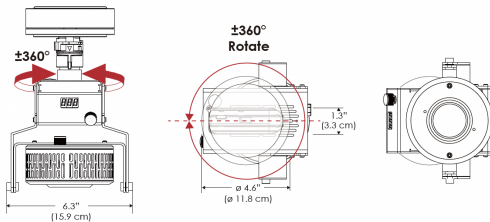

**PS US EU**

**Mounting Bracket Dimensions ALL-CLP**

\*All -CLP configuration models come with standard DC cables of 6" and AC cables of 10'.

**W360X-MPT**

**PSX US**

**PSX EU**

## PHOTOMETRIC DATA

**AMZ**

Distance		3' (~0.9 m)	5' (~1.5 m)	10' (~3.0 m)
@4000K	fc	156	82	20
	lux	1679	880	214
@6500K	fc	158	83	21
	lux	1700	891	217
Beam Diameter		Ø 5.2' (1.6m)	Ø 8.8' (2.7m)	Ø 17.5' (5.3m)

Beam Angle : 130°

**TB**

Distance		3' (~0.9 m)	5' (~1.5 m)	10' (~3.0 m)
@10000K	fc	96	35	11
	lux	1028	370	110
@20000K	fc	47	17	6
	lux	498	179	57
Beam Diameter		Ø 5.2' (1.6m)	Ø 8.8' (2.7m)	Ø 17.5' (5.3m)