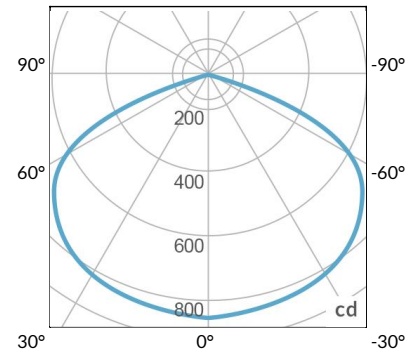

## PHOTOMETRIC DATA

**AMZ**

Distance		3' (~0.9 m)	5' (~1.5 m)	10' (~3.0 m)
@4000K	fc	156	82	20
	lux	1679	880	214
@6500K	fc	158	83	21
	lux	1700	891	217
Beam Diameter		Ø 5.2' (1.6m)	Ø 8.8' (2.7m)	Ø 17.5' (5.3m)

Beam Angle : 130°

**TB**

Distance		3' (~0.9 m)	5' (~1.5 m)	10' (~3.0 m)
@10000K	fc	96	35	11
	lux	1028	370	110
@20000K	fc	47	17	6
	lux	498	179	57
Beam Diameter		Ø 5.2' (1.6m)	Ø 8.8' (2.7m)	Ø 17.5' (5.3m)

Beam Angle : 130°

**DMX FOOTPRINT**

Amazon Sun		
Channel	1	Intensity
	2	CCT (4000-6500k)

Tuna Blue		
Channel	1	Intensity
	2	CCT (10000-20000k)
	3	Violet
	4	Red
	5	Green