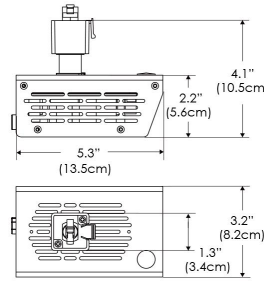

**PS US EU**

**Mounting Bracket Dimensions ALL-CLP**

\*All -CLP configuration models come with standard DC cables of 6" and AC cables of 10'.

**W360X-MPT**

**PSX US**

**PSX EU**

## PHOTOMETRIC DATA

**AMZ**

Distance		3' (~0.9 m)	5' (~1.5 m)	10' (~3.0 m)
@4000K	fc	156	82	20
	lux	1679	880	214
@6500K	fc	158	83	21
	lux	1700	891	217
Beam Diameter		Ø 5.2' (1.6m)	Ø 8.8' (2.7m)	Ø 17.5' (5.3m)

Beam Angle : 130°

**TB**

Distance		3' (~0.9 m)	5' (~1.5 m)	10' (~3.0 m)
@10000K	fc	96	35	11
	lux	1028	370	110
@20000K	fc	47	17	6
	lux	498	179	57
Beam Diameter		Ø 5.2' (1.6m)	Ø 8.8' (2.7m)	Ø 17.5' (5.3m)