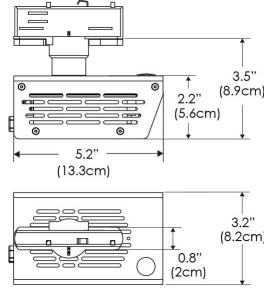

MECHANICAL FIGURES

PS US EU

PHOTOMETRIC DATA

AMZ

Distance		3' (~0.9 m)	5' (~1.5 m)	10' (~3.0 m)
@4000K	fc	156	82	20
	lux	1679	880	214
@6500K	fc	158	83	21
	lux	1700	891	217
Beam Diameter		Ø 5.2' (1.6m)	Ø 8.8' (2.7m)	Ø 17.5' (5.3m)

TB

Distance		3' (~0.9 m)	5' (~1.5 m)	10' (~3.0 m)
@10000K	fc	96	35	11
	lux	1028	370	110
@20000K	fc	47	17	6
	lux	498	179	57
Beam Diameter		Ø 5.2' (1.6m)	Ø 8.8' (2.7m)	Ø 17.5' (5.3m)